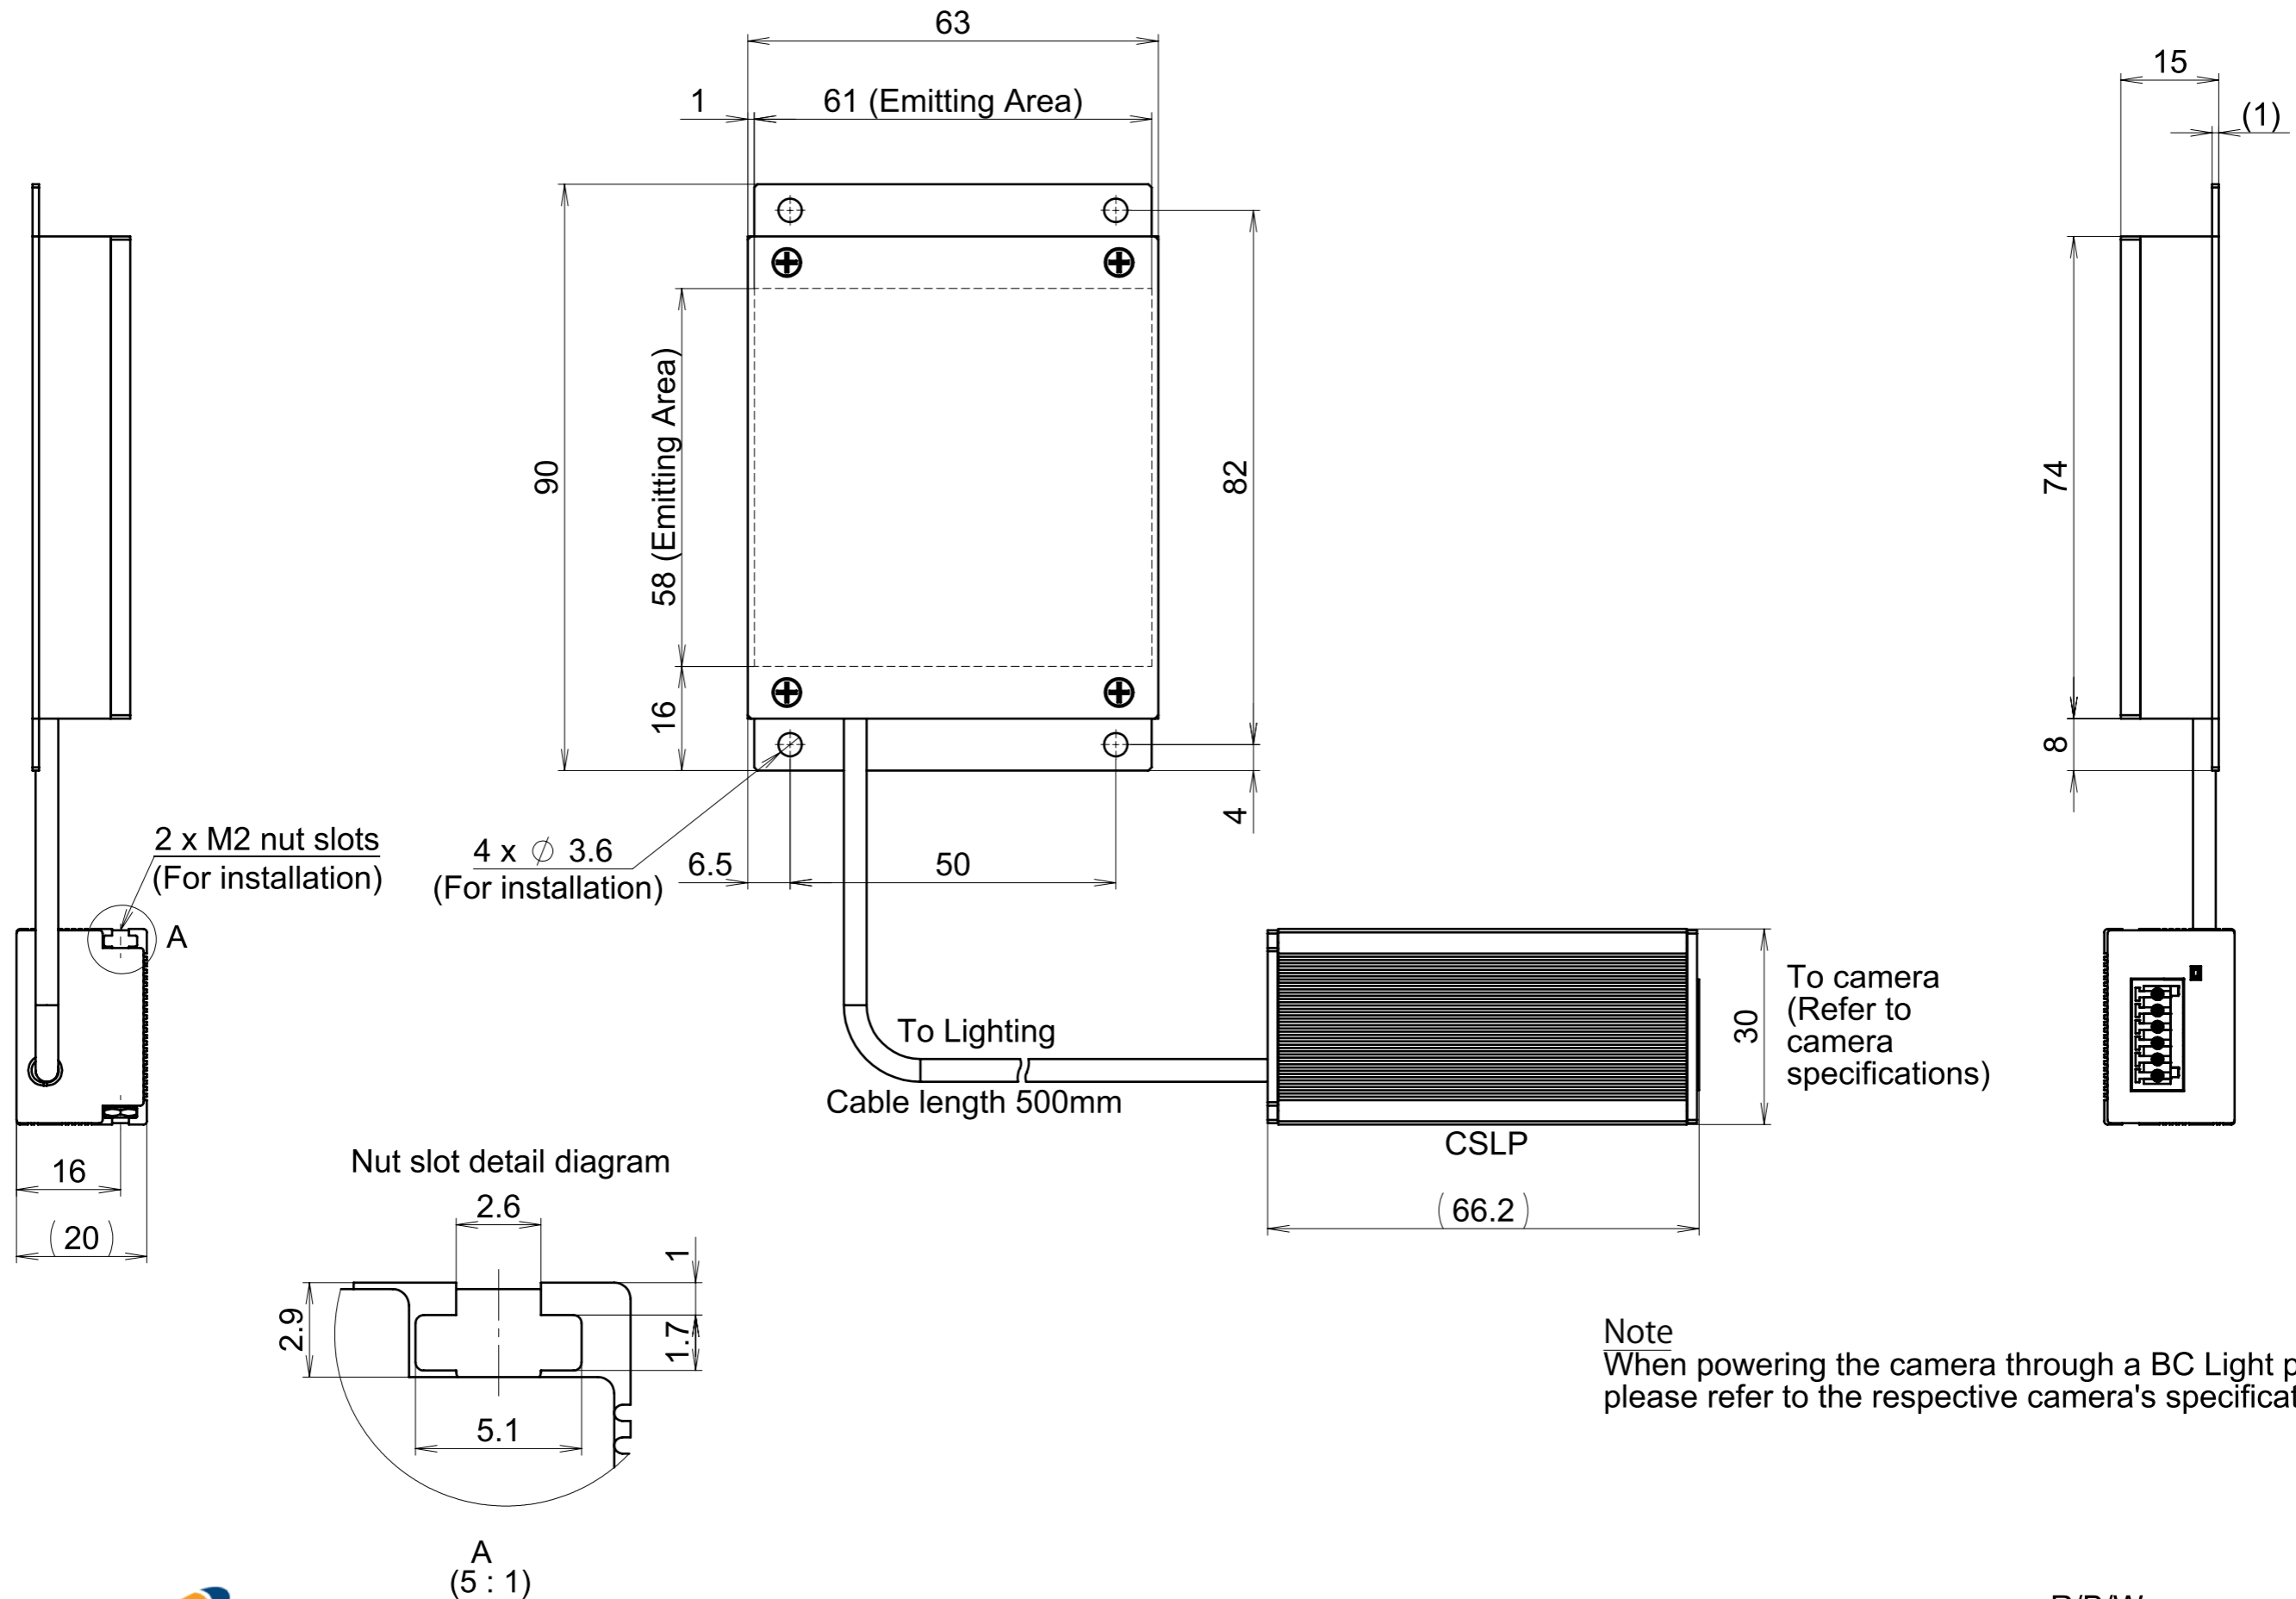

(unit:mm)

# BCBL-60X60x

Note  
When powering the camera through a BC Light product,  
please refer to the respective camera's specification sheet.