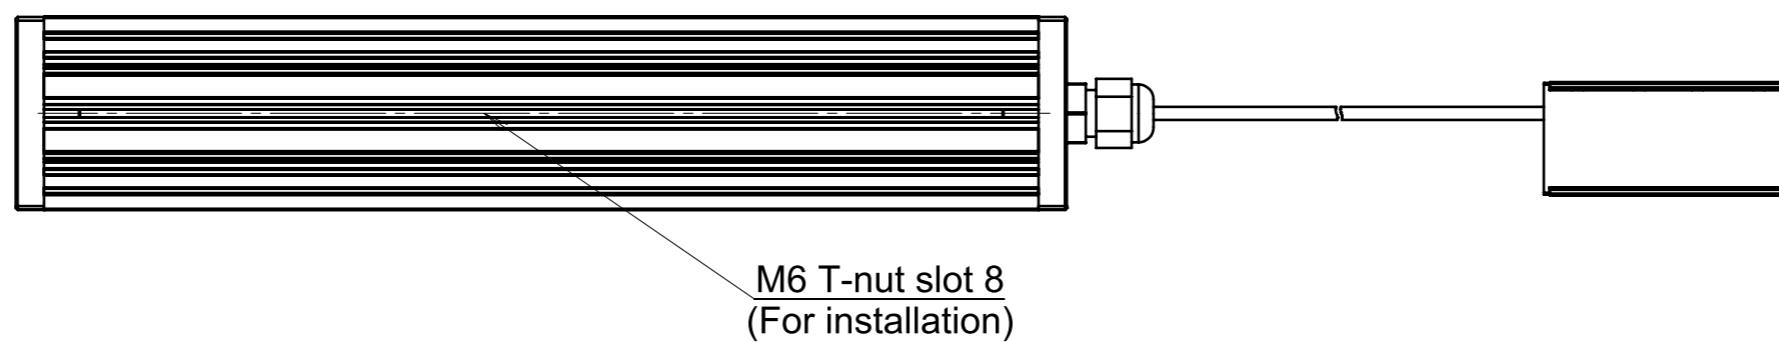

(unit:mm)

BCF-255X45x

Nut slot detail diagram

Note
When powering the camera through a BC Light product,
please refer to the respective camera's specification sheet.