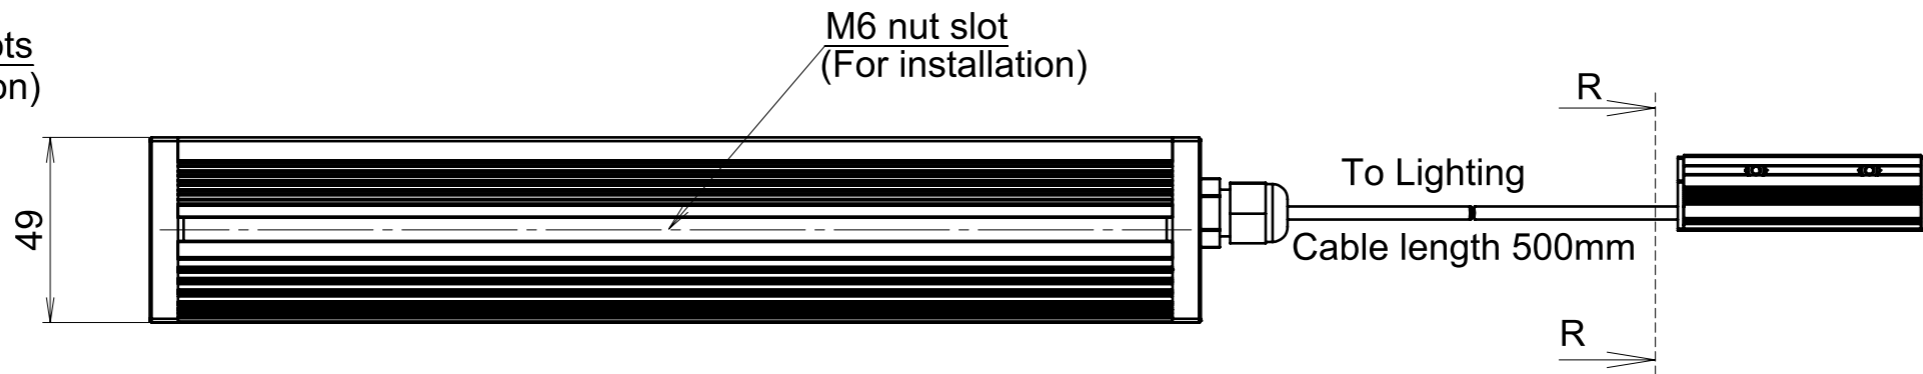

(unit:mm)

BCF-255X45x

Nut slot detail diagram

Note
When powering the camera through a BC Light product,
please refer to the respective camera's specification sheet.