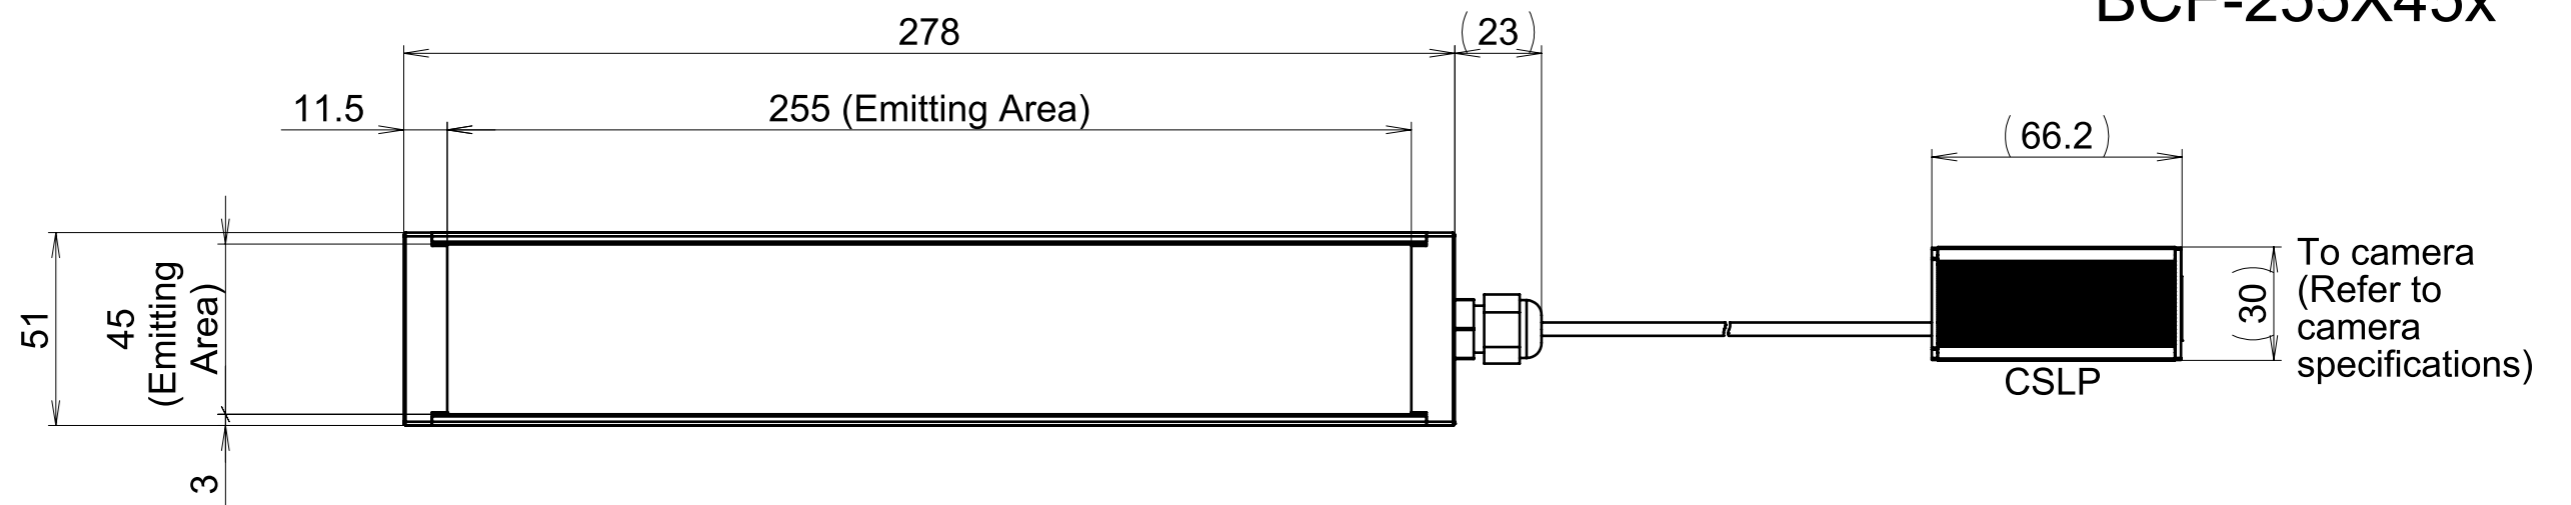

(unit:mm)

BCF-255X45x

Nut slot detail diagram

Note
When powering the camera through a BC Light product,
please refer to the respective camera's specification sheet.