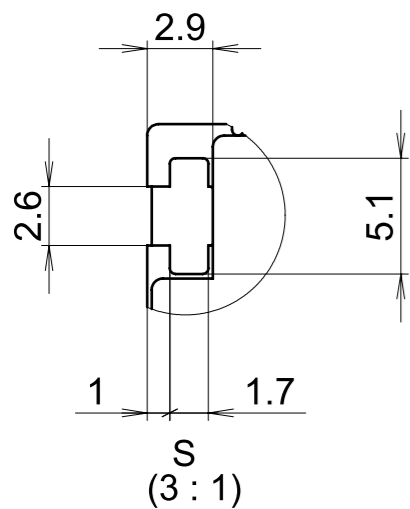

(unit:mm)

BCF-255X45x

Nut slot detail diagram

Note
When powering the camera through a BC Light product,
please refer to the respective camera's specification sheet.