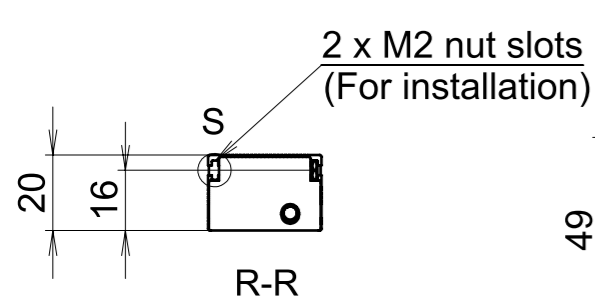

(unit:mm)

BCF-255X45x

Nut slot detail diagram

Note
When powering the camera through a BC Light product,
please refer to the respective camera's specification sheet.