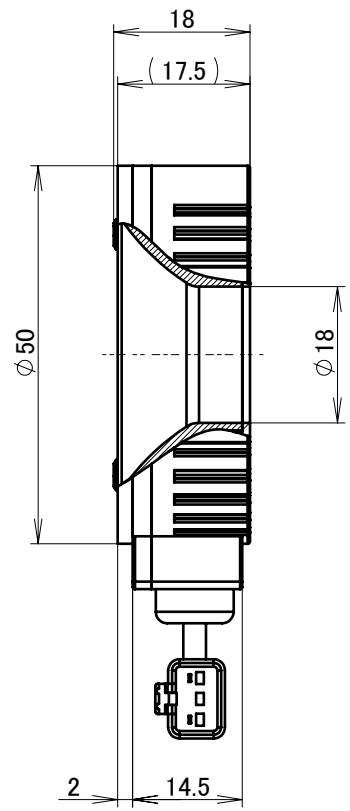

SMR-03V-B
 ①:茶_Brown(+)
 ②:NC
 ③:青_Blue(-)

入力電圧_Input Voltage : DC 24V
 消費電力_Power Consumption : 9.1W

【注意事項 Attention】
 均一度は標準品とは異なります。
 It is different from reference standard about the light uniformity.

UNIT:mm

000			
REVISION	DATE	DESCRIPTION	REVISED

ISSUE DATE	SCALE	APPROVED	NAME
2017/02/06	1:1	Y.SHIKANO	HPR2-50IR860
 CCS Inc.	SHEET SIZE	CHECKED	DRAWING NAME
	A4	N.KANI	外観図_outline
	DESIGNED		
PROJECTION	Y.INOUE	DRAWN	DRAWING No.
	Y.INOUE		UA25560-G
			REVISION SHEET
		000	01/01