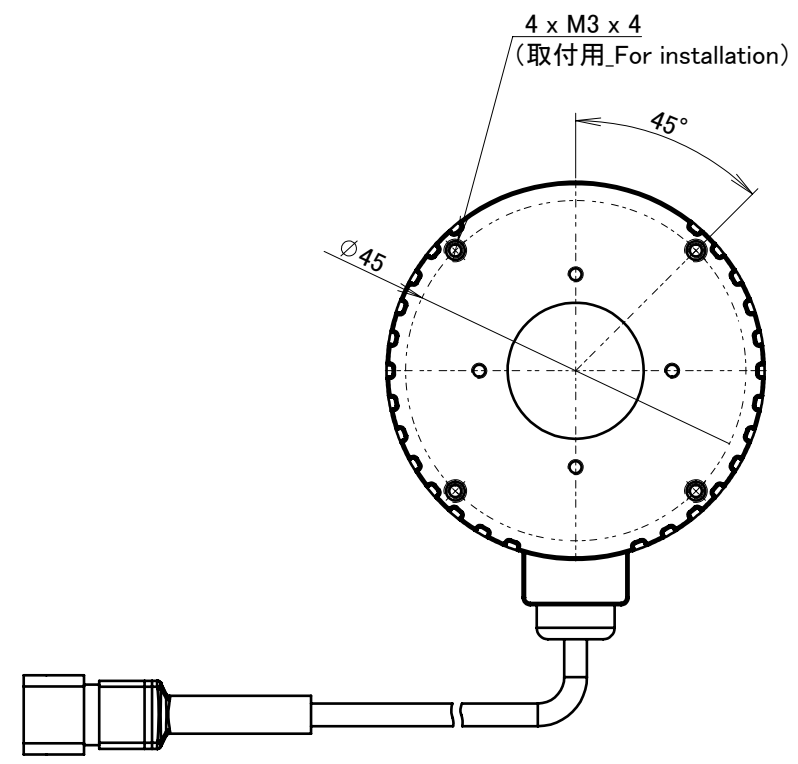

SMR-03V-B
 ①:茶_Brown(+)
 ②:NC
 ③:青_Blue(-)

入力電圧_Input Voltage : DC 24V
 消費電力_Power Consumption : 9.1W

【注意事項 Attention】
 均一度は標準品とは異なります。
 It is different from reference standard about the light uniformity.

UNIT:mm

000			
REVISION	DATE	DESCRIPTION	REVISED

ISSUE DATE	SCALE	APPROVED	NAME
2017/02/06	1:1	Y.SHIKANO	HPR2-50IR860
 CCS Inc.	SHEET SIZE	CHECKED	DRAWING NAME
	A4	N.KANI	外観図_outline
	DESIGNED		
PROJECTION	Y.INOUE	DRAWN	DRAWING No.
	Y.INOUE		UA25560-G
			REVISION SHEET
		000	01/01