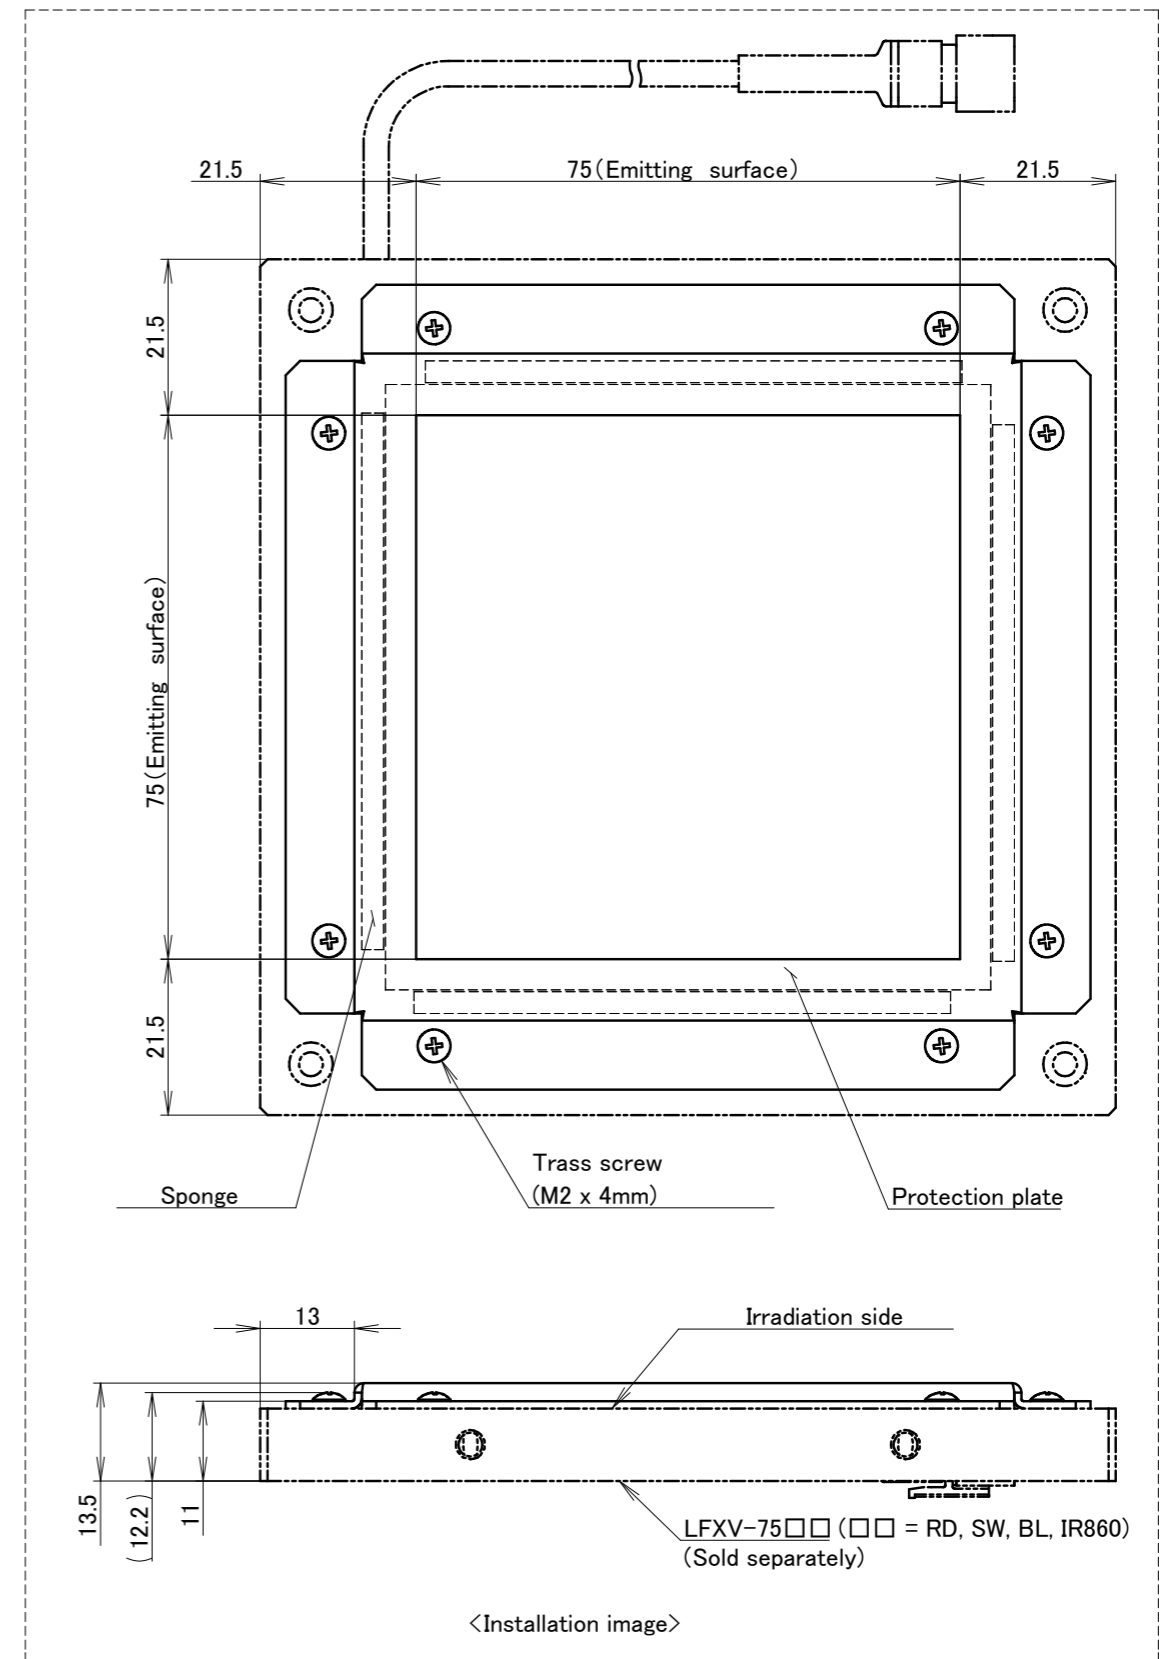

PR-LFXV-75

Unit: mm

- ※ Accessories
 • Trass screw(M2 x 4mm) 9Pieces.

Mass: 40 g(Approx.)

Copyright(C) 2020 CCS Inc. All rights reserved. Reproduction or photocopy without permission is prohibited.

CCS Inc.