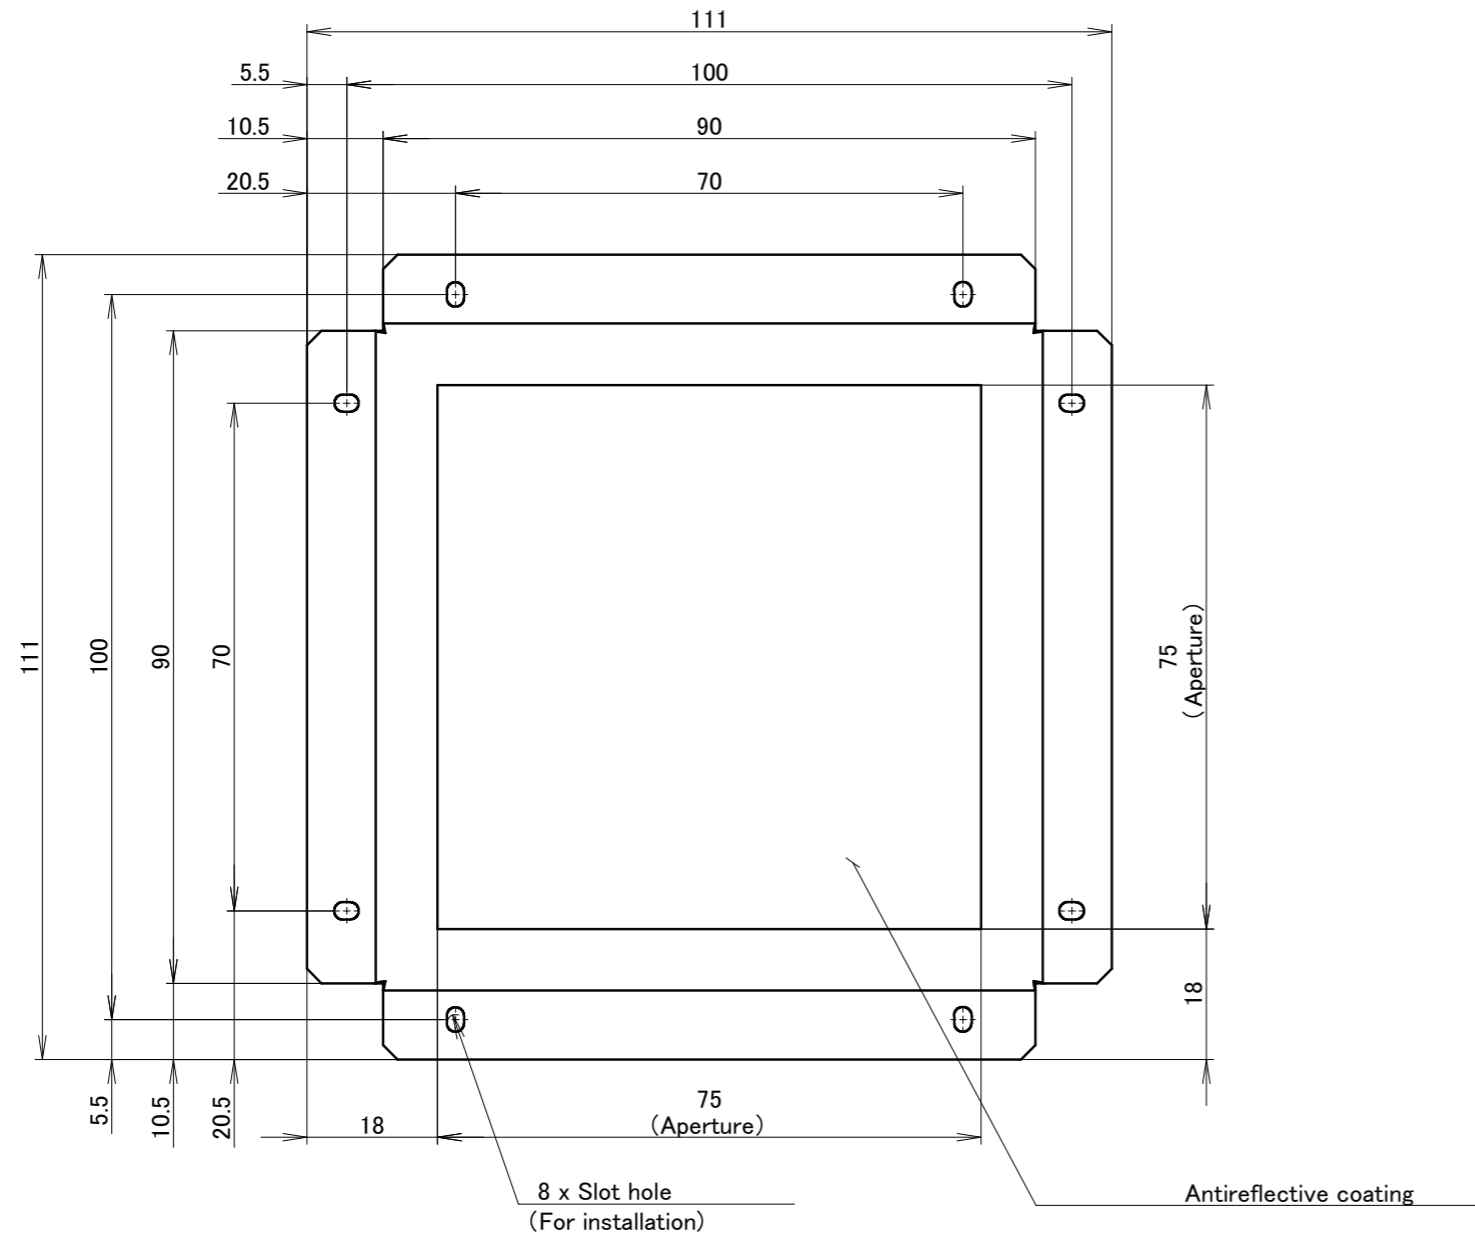

PR-LFXV-75

Unit: mm

- ※ Accessories
 • Trass screw(M2 x 4mm) 9Pieces.

Mass: 40 g(Approx.)

Copyright(C) 2020 CCS Inc. All rights reserved. Reproduction or photocopy without permission is prohibited.

CCS Inc.