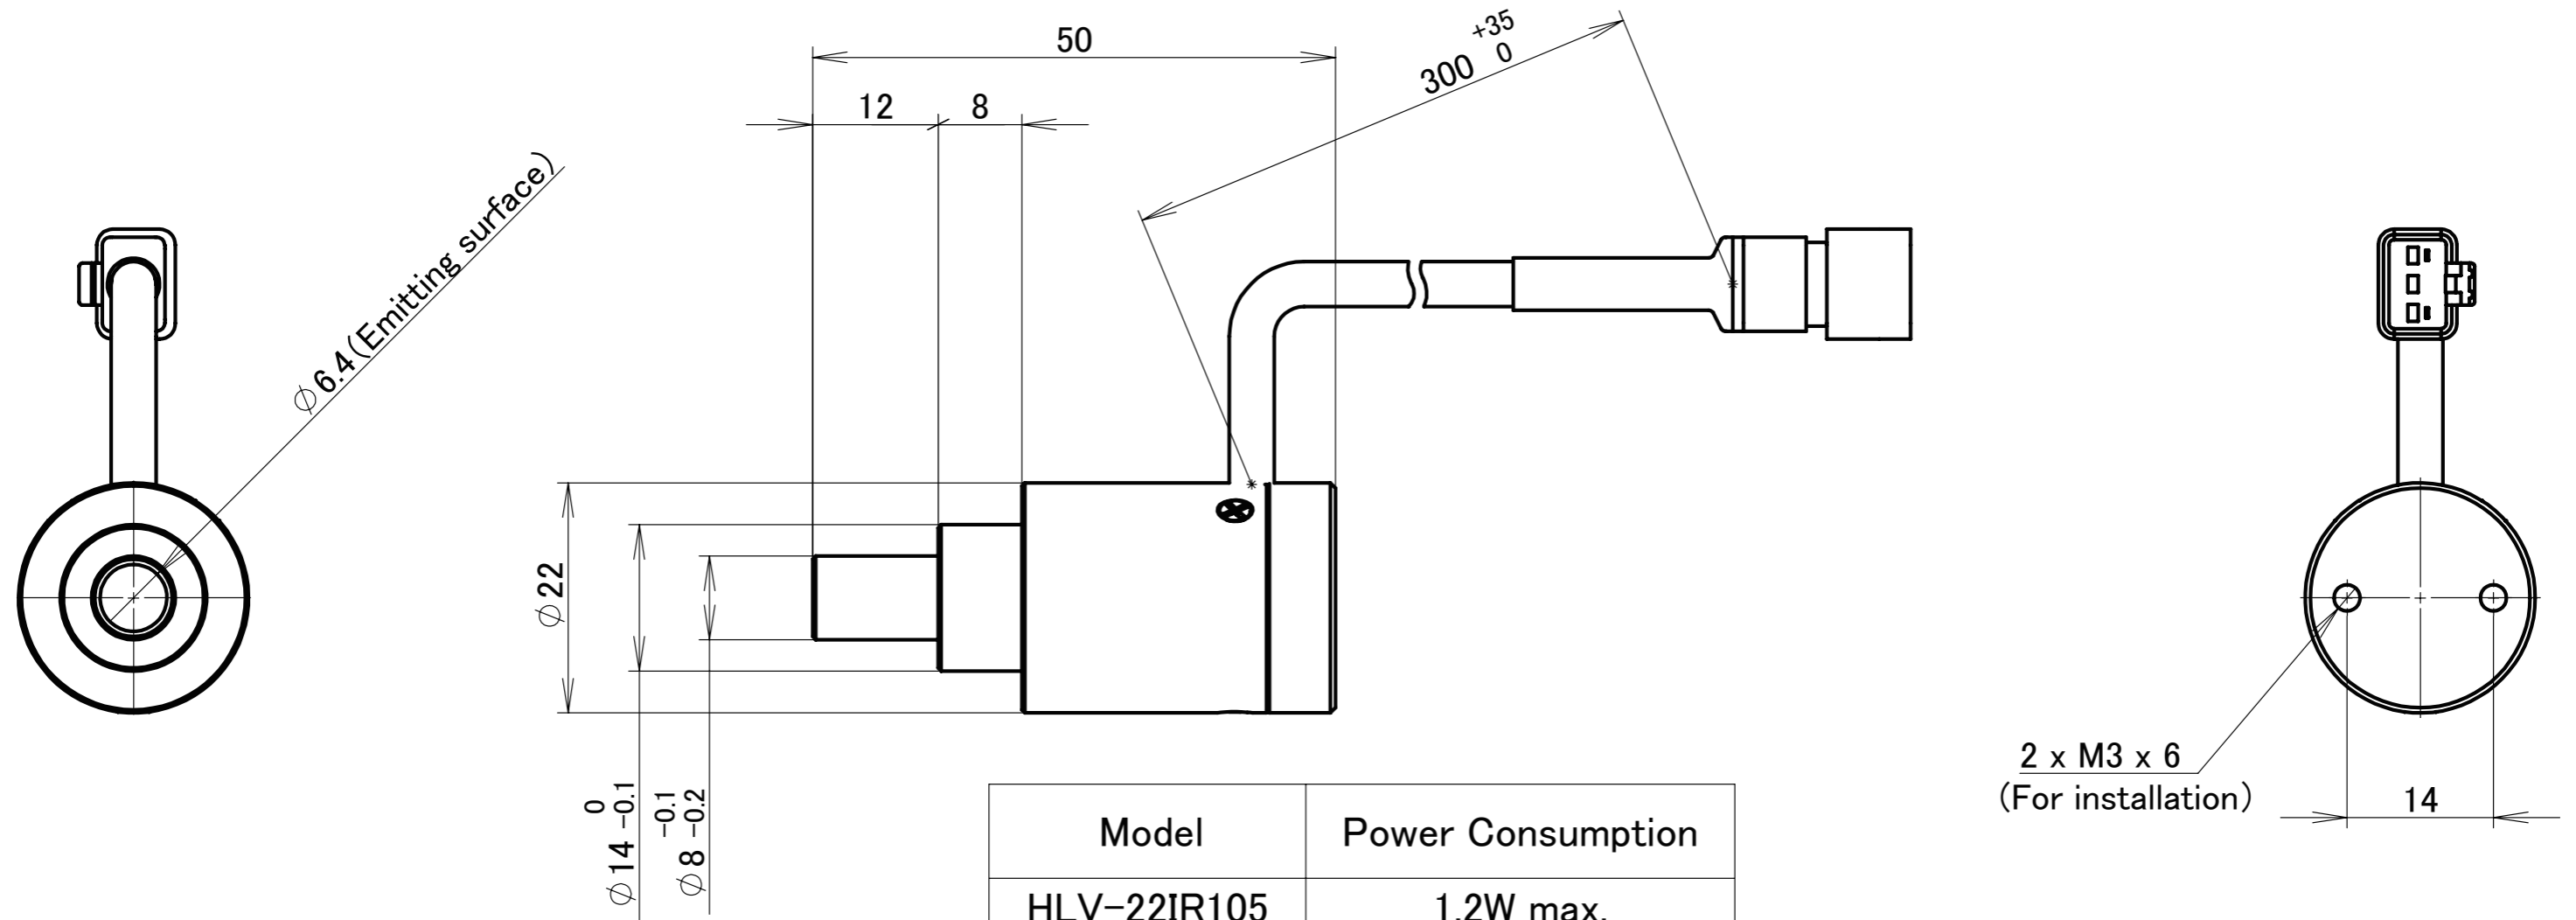

HLV-22IR105/HLV-22IR120/HLV-22IR130  
 HLV-22IR145/HLV-22IR155/HLV-22IR165

Unit: mm

Model	Power Consumption
HLV-22IR105	1.2W max.
HLV-22IR120	1.2W max.
HLV-22IR130	1.1W max.
HLV-22IR145	1.1W max.
HLV-22IR155	1.1W max.
HLV-22IR165	1.1W max.

Input Current: 0.700A  
 Power Consumption: Table reference  
 Mass: 0.032kg(Approx.)