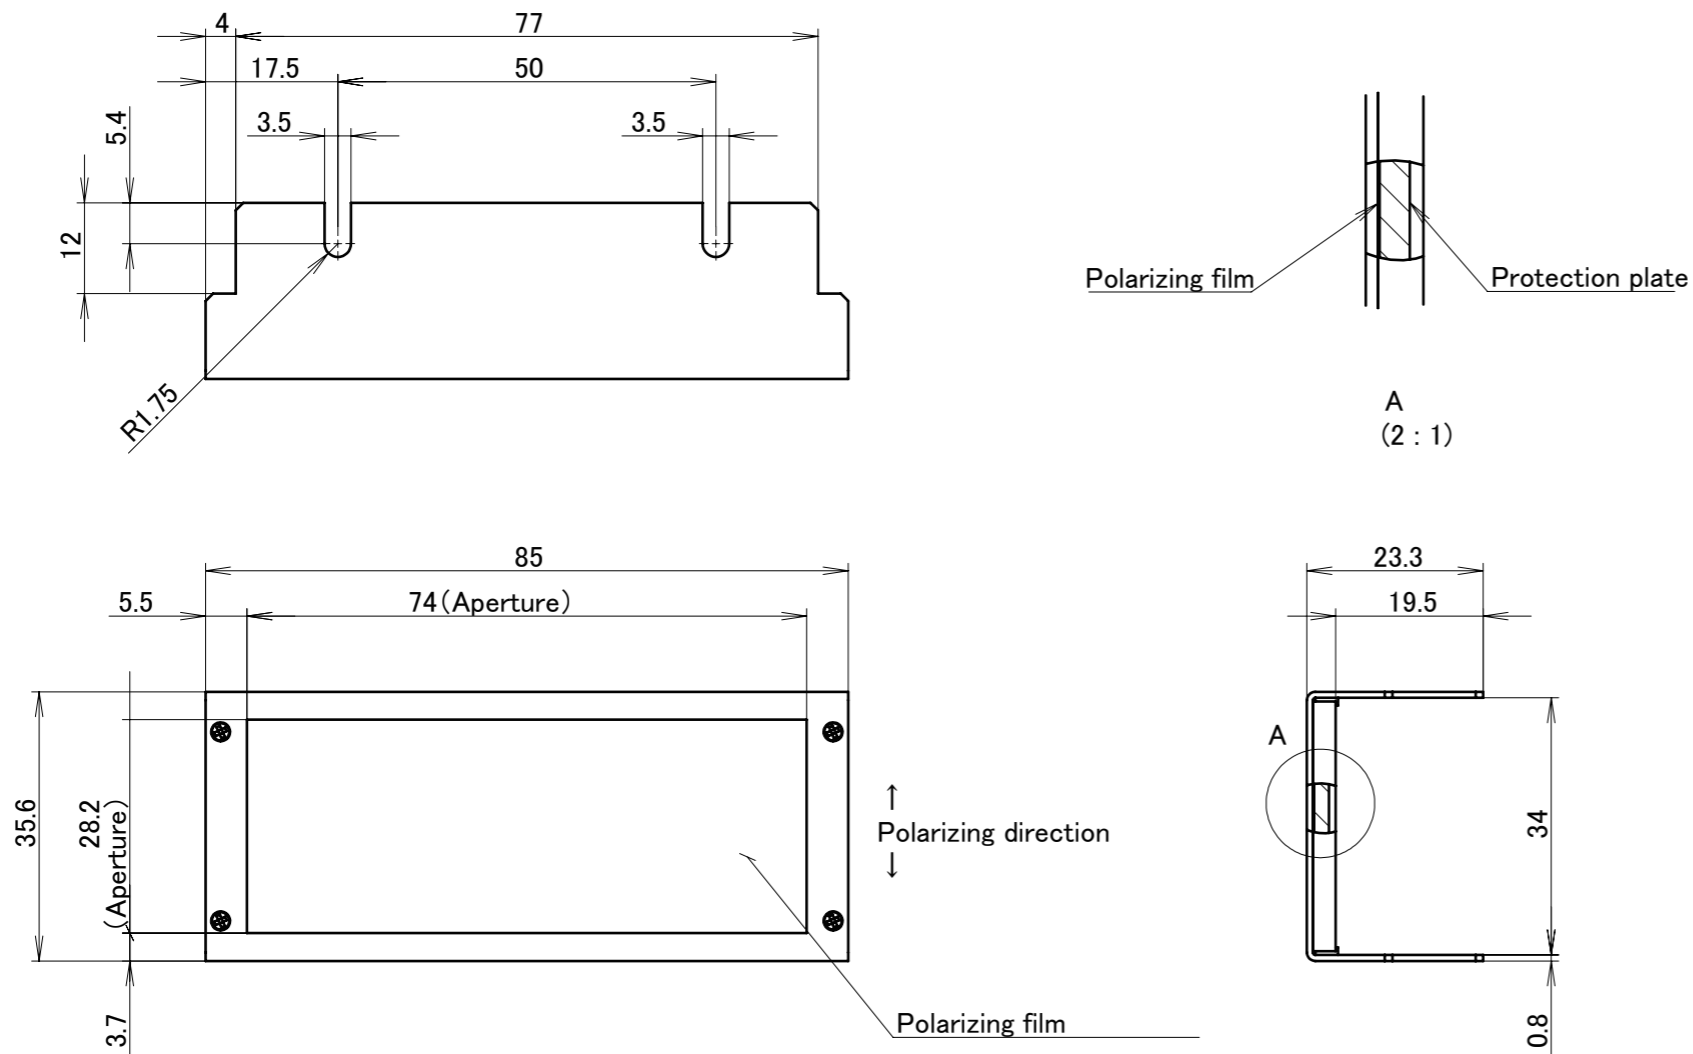

PL-LDL2-74X30-WGFVE

<Installation image>

- ※Accessories
- M3 Trass screw 5 pcs.
 - M3 Nut 5 pcs.

<Notes>
 There is the possibility that air bubbles are generated between polarizing film and protection plate.