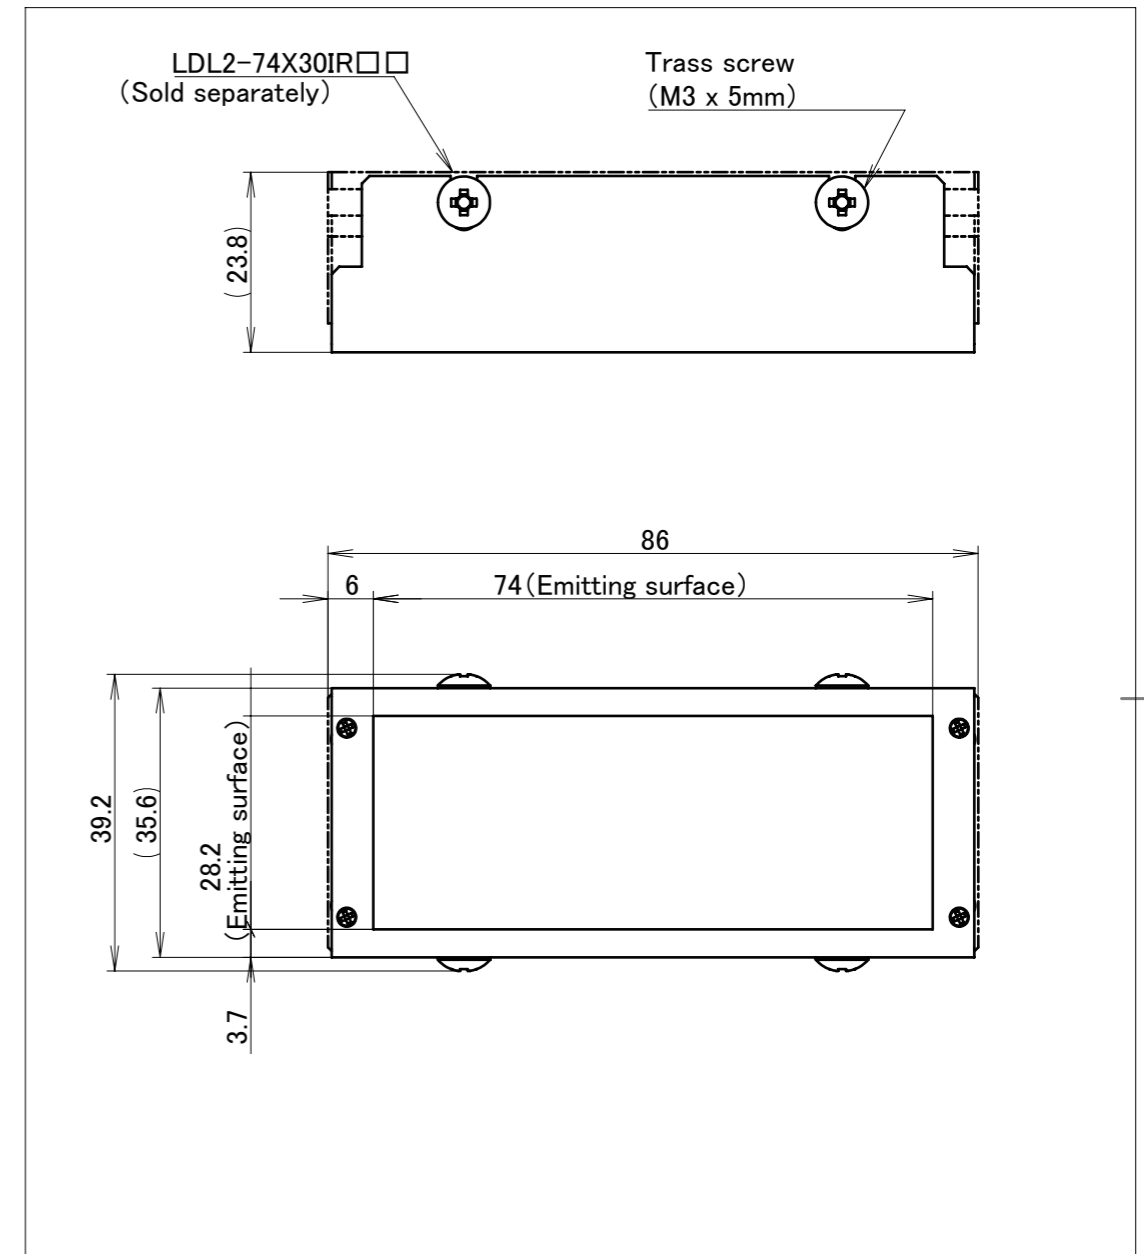

PL-LDL2-74X30-WGFVE

<Installation image>

- ※Accessories
- M3 Trass screw 5 pcs.
 - M3 Nut 5 pcs.

<Notes>
 There is the possibility that air bubbles are generated between polarizing film and protection plate.