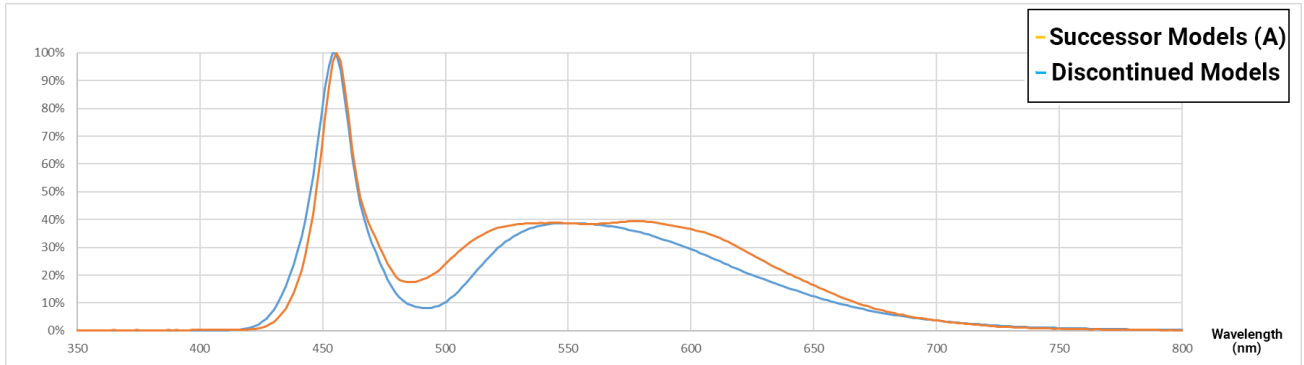

The correlated color temperature is lower and the color is yellowish-white.

(4) Final purchase order

30 June 2023

For any further inquiries, please feel free to contact us.

Thank you.

CCS Global Sales Unit